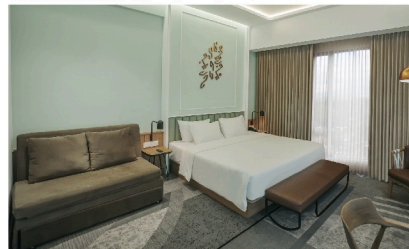

**ROOMS**

Rempah Resto

Blu Bar @Rooftop

Bakudapa Cafe

For the modern business or leisure traveler seeking the best accommodation in Manado, North Sulawesi, the Luwansa Hotel and Convention Center Manado has it all. 134 Modern and stylist hotel rooms and suites appointed with every amenity, a convenient Government district area in Manado, and personalized service to meet any request.