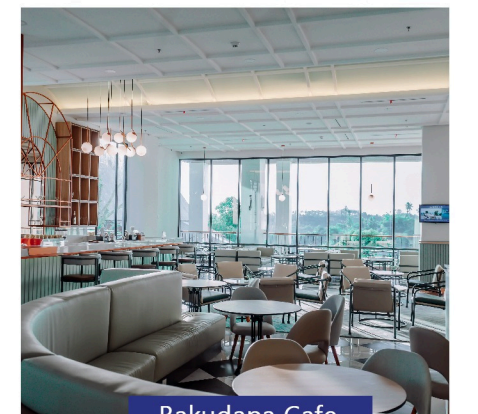

Located at government district area, 15 minutes away from city center. Luwansa Hotel and Convention center brings the truly distinctive hospitality.

Book through our website and get more benefits  
[www.luwansamanado.com](http://www.luwansamanado.com)

**ROOMS**

Rempah Resto

Blu Bar @Rooftop

Bakudapa Cafe

For the modern business or leisure traveler seeking the best accommodation in Manado, North Sulawesi, the Luwansa Hotel and Convention Center Manado has it all. 134 Modern and stylist hotel rooms and suites appointed with every amenity, a convenient Government district area in Manado, and personalized service to meet any request.