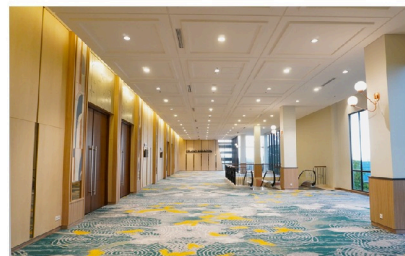

**ROOMS**

Rempah Resto

Blu Bar @Rooftop

Bakudapa Cafe

For the modern business or leisure traveler seeking the best accommodation in Manado, North Sulawesi, the Luwansa Hotel and Convention Center Manado has it all. 134 Modern and stylist hotel rooms and suites appointed with every amenity, a convenient Government district area in Manado, and personalized service to meet any request.

ROOM	Cocktail	Round Table	Theatre	U Shaped	Classroom	Height	Dimension	Total Area
Grand Ballroom	1000	500	900	450	350	5.8	37 m x 23 m	1000
Ballroom 1	300	200	300	200	200	5.8	14 m x 23 m	350
Ballroom 2	600	300	600	300	180	5.8	23 m x 23 m	600
Nyir 1	60	70	60	15	48	-	8.7 m x 6.3 m	56
Nyir 2	90	80	90	21	30	-	11.7 m x 6.7 m	79
Seruni 1	30	50	30	18	18	-	8.6 m x 4.4 m	39
Seruni 2	25	80	25	18	32	-	6.1 m x 7.6 m	46
Anggrek 1	70	80	70	21	42	-	8.0 m x 8.6 m	75
Anggrek 2	80	80	80	20	32	-	7.6 m x 11.8 m	80
Teratai	40	60	80	20	32	-	7.6 m x 11.8 m	100