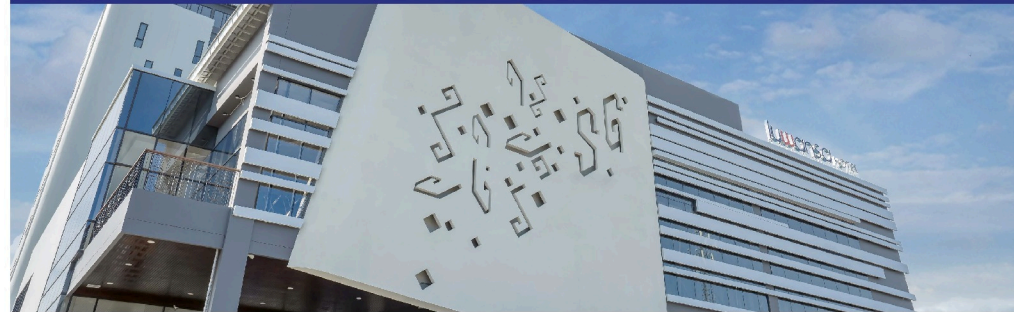

luwansa HOTELS GROUP