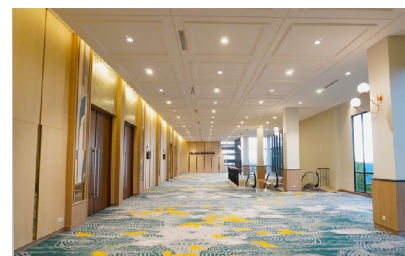

**ROOMS**

Rempah Resto

Blu Bar @Rooftop

Bakudapa Cafe

For the modern business or leisure traveler seeking the best accommodation in Manado, North Sulawesi, the Luwansa Hotel and Convention Center Manado has it all. 134 Modern and stylist hotel rooms and suites appointed with every amenity, a convenient Government district area in Manado, and personalized service to meet any request.