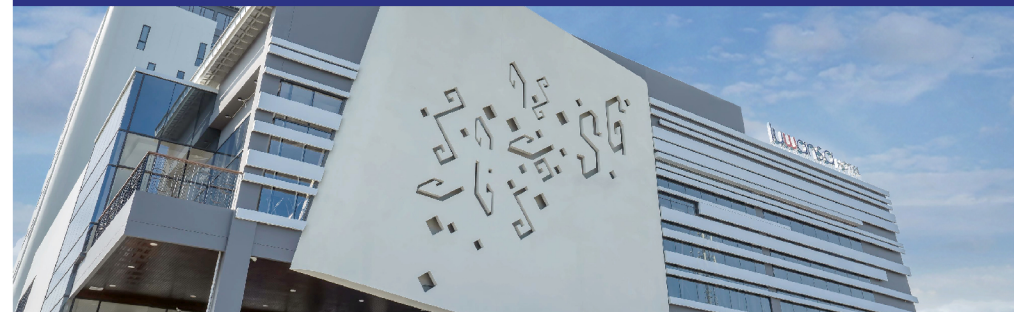

luwansa HOTELS GROUP