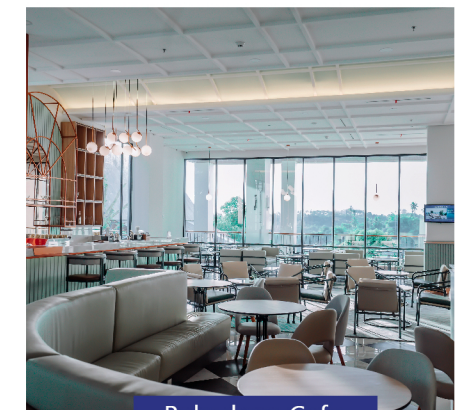

Located at government district area, 15 minutes away from city center. Luwansa Hotel and Convention center brings the truly distinctive hospitality.

Book through our website and get more benefits  
[www.luwansamanado.com](http://www.luwansamanado.com)

**ROOMS**

Rempah Resto

Blu Bar @Rooftop

Bakudapa Cafe

For the modern business or leisure traveler seeking the best accommodation in Manado, North Sulawesi, the Luwansa Hotel and Convention Center Manado has it all. 134 Modern and stylist hotel rooms and suites appointed with every amenity, a convenient Government district area in Manado, and personalized service to meet any request.